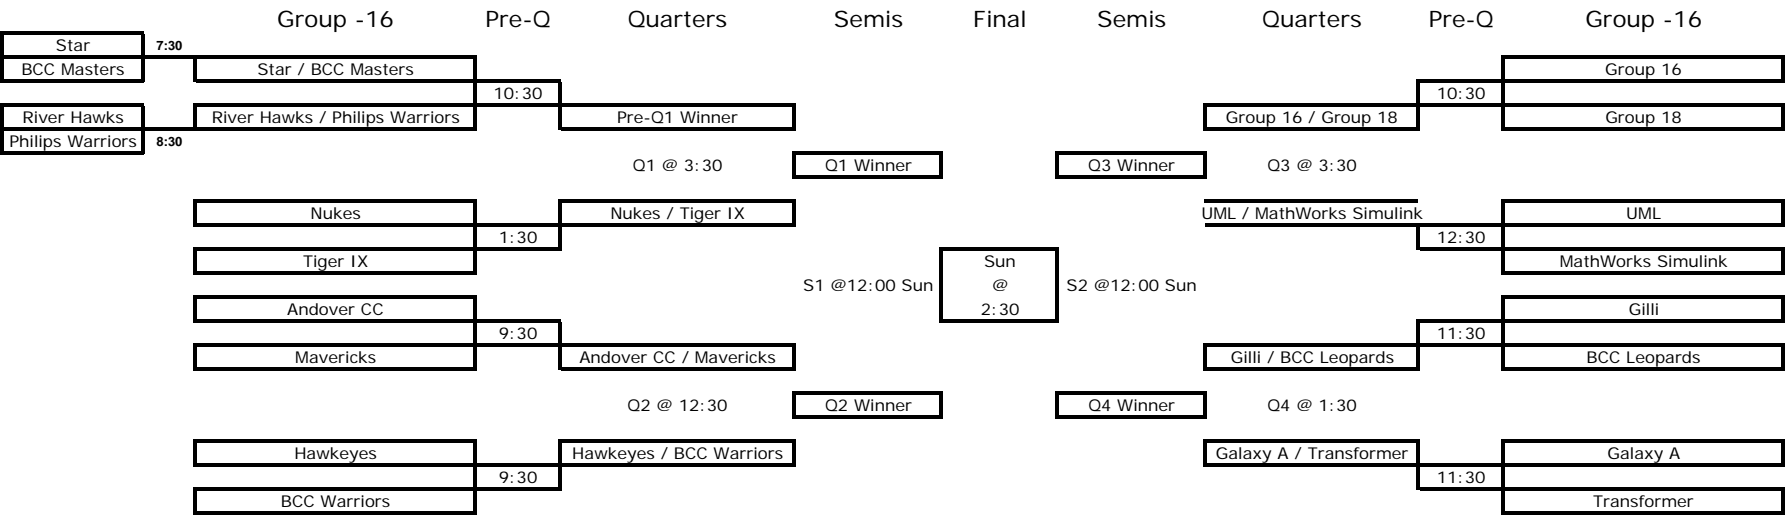

# Qualifiers

Group 1
<b>Nukes</b>

Group 2
<b>Star</b>

Group

Group 3
<b>BCC Masters</b>

Group 4
<b>BCC Leopards</b>

Group 5
<b>Hawkeyes</b>

Group 6
<b>Andover CC</b>

Group 7
<b>UML</b>

Group 8
<b>River Hawks</b>

Group 9
<b>MathWorks Simulink</b>

Group 10
<b>Gilli</b>

Group

Group 11
<b>Mavericks</b>

Group 12
<b>Philips Warriors</b>

Group

Group 13
<b>Transformer</b>

Group 14
<b>BCC Warriors</b>

Group

Group 15
<b>Galaxy A</b>

Group 16
<b>TBD</b>

Group 17
<b>Tiger IX</b>

Group

Group

Group 18
<b>TBD</b>

All Games are on Saturday 7/26, except for Semi-final & Final, which are on Sunday - 7/27